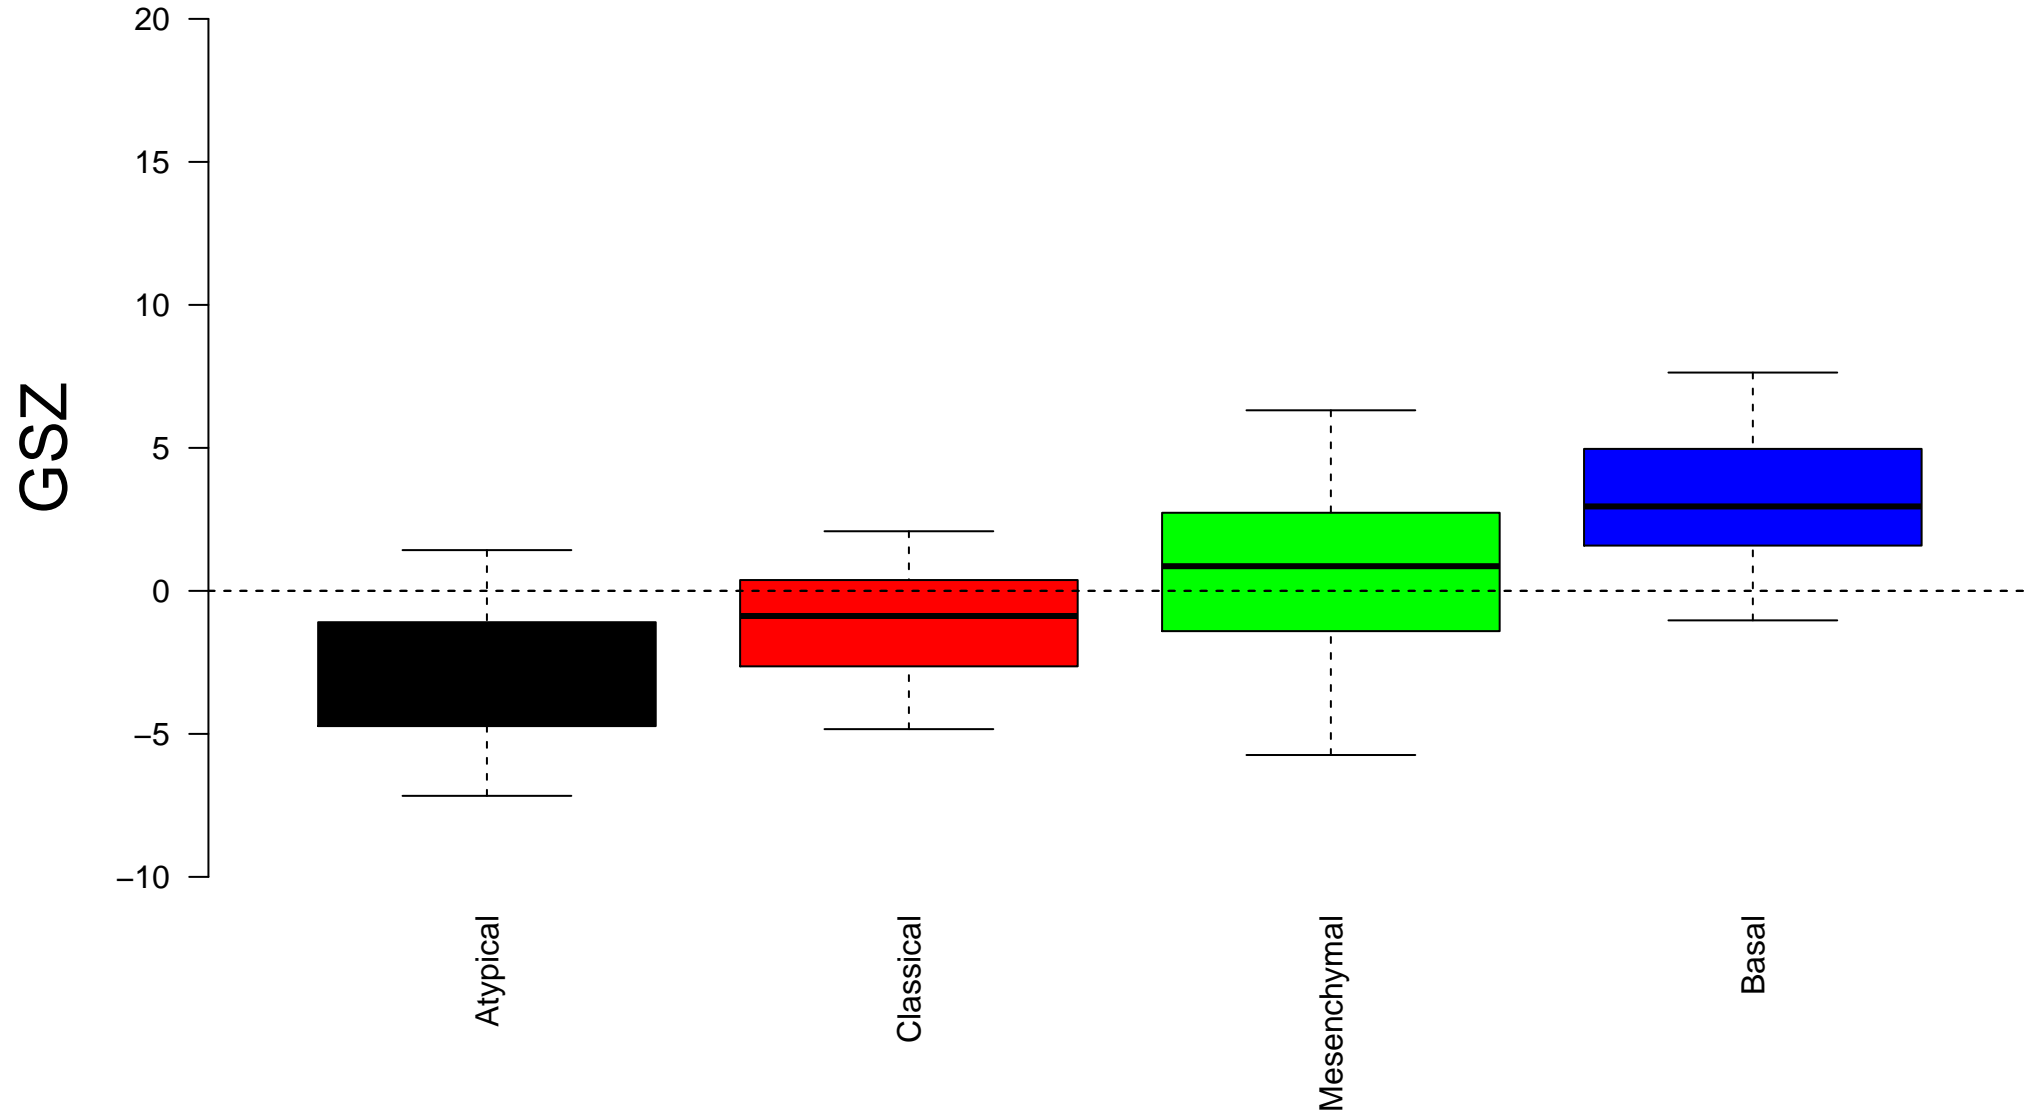

RICKMAN_TUMOR_DIFFERENTIATED_WELL_VS_MODERATELY_DN

RICKMAN_TUMOR_DIFFERENTIATED_WELL_VS_MODERATELY_DN

Enrichment in spots: RICKMAN_TUMOR_DIFFERENTIATED_WELL_VS_MODERATELY_DN

Expression of RICKMAN_TUMOR_DIFFERENTIATED_WELL_VS_MODERATELY_DN in Spot A

Expression of RICKMAN_TUMOR_DIFFERENTIATED_WELL_VS_MODERATELY_DN in Spot B

Δe

Expression of RICKMAN_TUMOR_DIFFERENTIATED_WELL_VS_MODERATELY_DN in Spot C

Expression of RICKMAN_TUMOR_DIFFERENTIATED_WELL_VS_MODERATELY_DN in Spot D

Expression of RICKMAN_TUMOR_DIFFERENTIATED_WELL_VS_MODERATELY_DN in Spot E

Expression of RICKMAN_TUMOR_DIFFERENTIATED_WELL_VS_MODERATELY_DN in Spot F

Expression of RICKMAN_TUMOR_DIFFERENTIATED_WELL_VS_MODERATELY_DN in Spot G

Expression of RICKMAN_TUMOR_DIFFERENTIATED_WELL_VS_MODERATELY_DN in Spot H

Expression of RICKMAN_TUMOR_DIFFERENTIATED_WELL_VS_MODERATELY_DN in Spot I

Expression of RICKMAN_TUMOR_DIFFERENTIATED_WELL_VS_MODERATELY_DN in Spot J